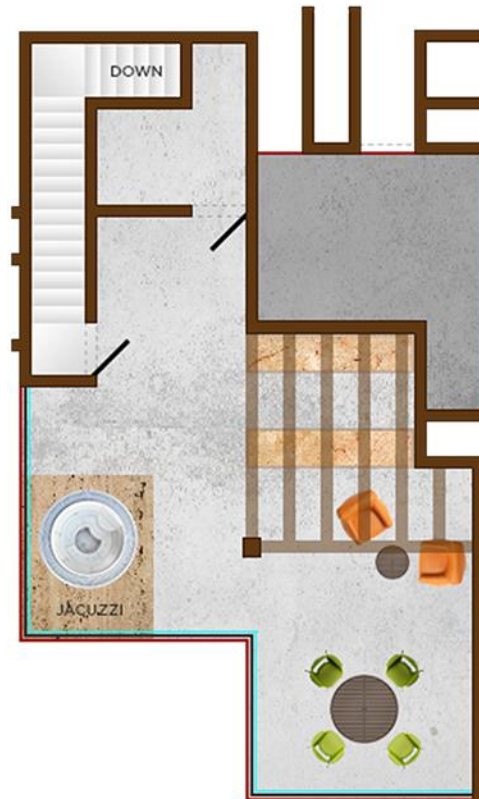

PH CONDO (INNER)

INNER UNIT

INNER UNIT ROOFTOP

AREAS

<p>TOTAL 1,968 ft² 183 m²</p>	<p>INTERIOR 968 ft² 90 m²</p>	<p>TERRACE 215 ft² 20 m²</p>	<p>ROOFTOP TERRACE 785 ft² 73 m²</p>	<p>2  BEDROOMS</p>	<p>2  BATHROOMS</p>
--	--	---	---	--	---

Two bedrooms / Two bathrooms
 Kitchen + living room space / Third floor terrace / Rooftop + Jacuzzi