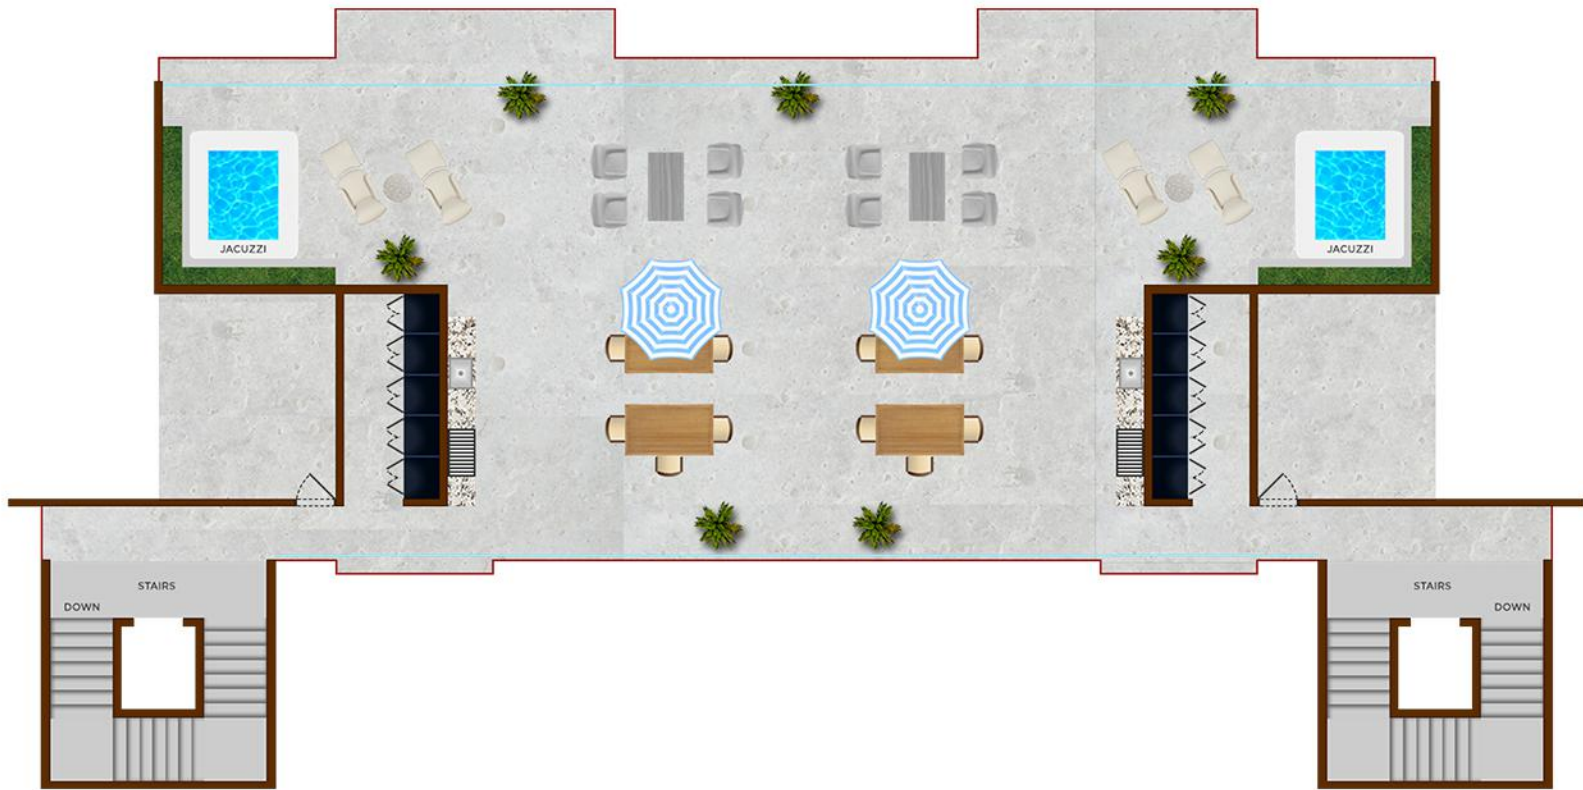

COMMON SKY LOUNGE TERRACE

AREAS

 2 JACUZZIS	TOTAL 2,615 ft ² 243 m ²
--	---

Two Jacuzzis