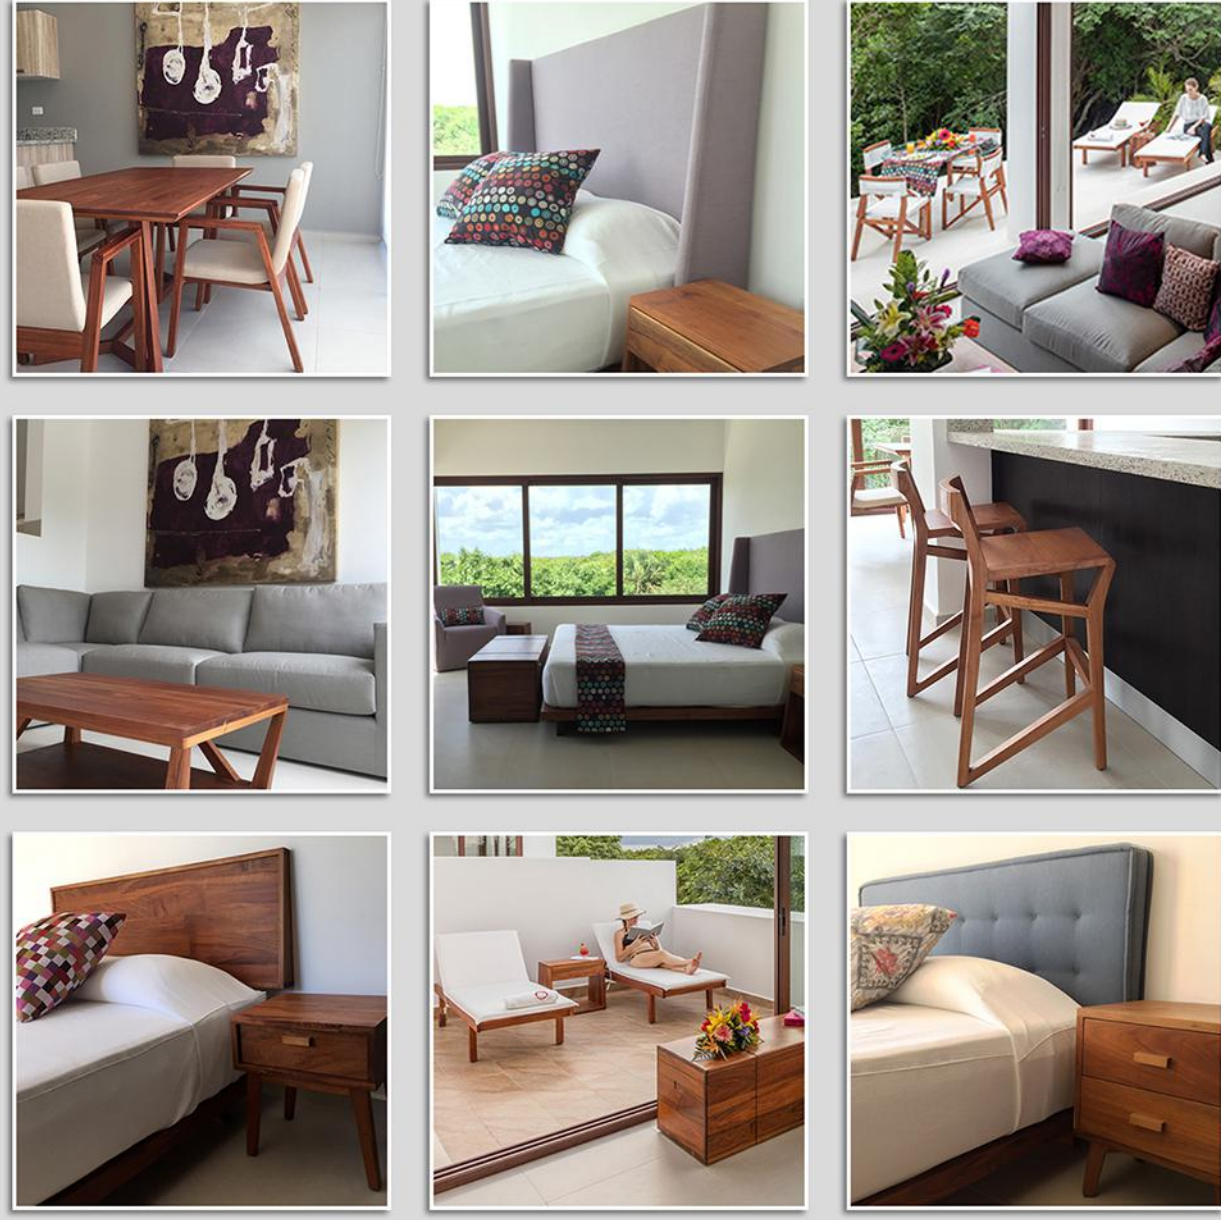

FURNITURE PACKAGE OCEAN A

adrianabeja@prodigy.net.mx

Furniture package in tzalam wood

(Mattress not included)

Now that you own a place in paradise, it's time to make it look awesome!

TAO searched for the best furniture for you, so each home reflects an inspired yet elegant design, wich invokes a sense of harmony and connection to the environment.

imagen / image	cant. / qty.	codigo / code	descripción / description	material
	2	f1002	banco de bar zig / bar stool	tzalam
	1	special	mesa de comedor rectangular (6 personas) yan / rectangular dining table (6 seater)	tzalam
	6	f1203 arm	silla con brazos silvestre / arm chair	tzalam & tela a seleccionar / fabric to select
	1	f0402-7	sala escuadra zen / ab sofa	tela a seleccionar / fabric to select
	1	f0603	mesa de centro rectangular nest / rectangular coffee table	tzalam
	4	f2003	silla easy / chair	tzalam & polivinilo / polyvynyl
	1	f2004	mesa de comedor redonda easy / round dining table	tzalam & vidrio templado / tempered glass
	1	f2108	camastro zoe / sunbed	tzalam & tela sunbrella / fabric
	1	f1592 RO	cama queen ro / queen size bed	tzalam & tela a seleccionar / fabric to select
	2	f1912	buroe slim / night stand	tzalam
	1	f1521 U	cama king mar / king size bed	tzalam & tela a seleccionar / fabric to select
	2	f1912	buroe ma / night stand	tzalam
	1	f2302	camastro con colchoneta g5 / sunbed with cushion	tzalam & tela sunbrella / fabric
	1	f1592 RO	cama queen mc / queen size bed	tzalam
	2	f1914	buroe mc / night stand	tzalam
	1	f1414	cómoda de tv mc / tv commode	tzalam