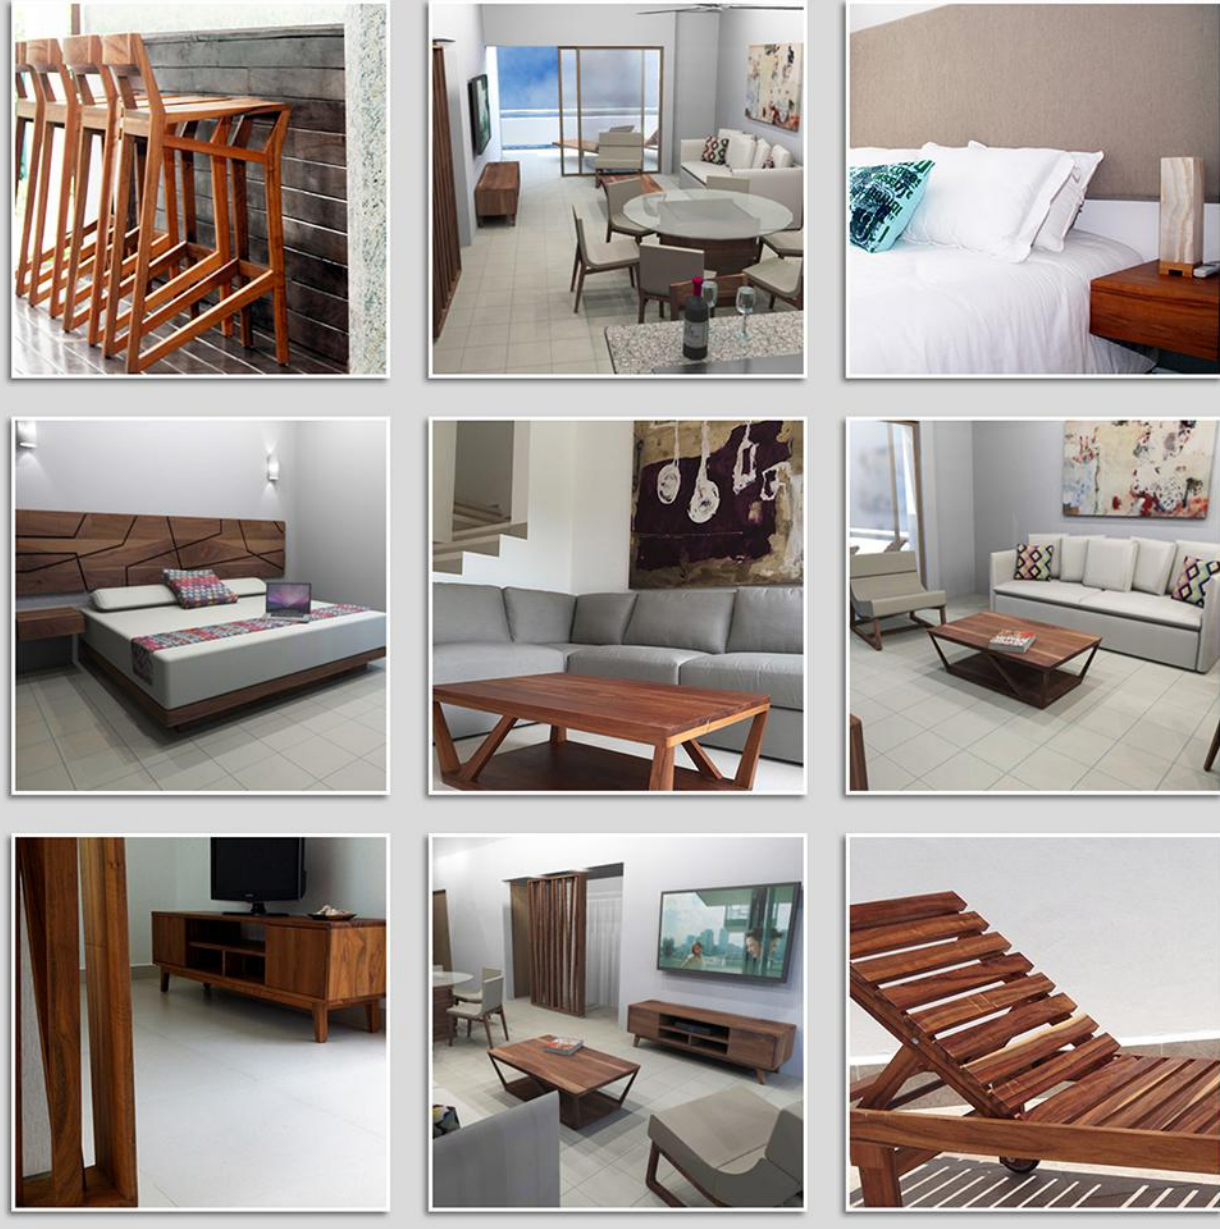

## Furniture package in tzalam wood

(Mattress not included)

Now that you own a place in paradise, it's time to make it look awesome!

TAO searched for the best furniture for you, so each home reflects an inspired yet elegant design, wich invokes a sense of harmony and connection to the environment.

imagen / image	cant. / qty.	codigo / code	descripción / description	material
	3	f1001	banco de cocina <b>zig</b> / counter stool	tzalam
	6	f1203	silla <b>silvestre</b> / chair	tzalam & tela a seleccionar / fabric to select
	1	f1305	mesa de comedor redonda (6 personas) <b>b4</b> / round dining table (6 seaters)	fresno/ash, poplar, tzalam o/or huanacaxtle & vidrio templado / tempered glass
	1	f0203-d	sofa 2 plazas desvestible <b>oas</b> / undress love seat	mezclilla prelavada <b>rock</b> / pre-washed denim
	1	f0603	mesa de centro rectangular <b>nest</b> / rectangular coffee table	tzalam
	1	f0101	sillón <b>silvestre</b> / chair	tzalam & tela a seleccionar / fabric to select
	1	f0802	mueble bajo <b>b2</b> / lowboard	tzalam
	2	f2302	camastro con colchoneta <b>g5</b> / sunbed with cushion	tzalam & tela a seleccionar / fabric to select
	1	f3001	celosía <b>cano</b> / screen wall	tzalam
	1	f1501	cama king <b>lula</b> / king size bed	tzalam
	2	f1907	mesa de noche grande <b>t2</b> / big box night table	tzalam
	1	f1403	consola <b>kong</b> / sideboard	tzalam
	1	f1542	cama queen <b>kan 2</b> / queen size bed	tzalam & tela a seleccionar / fabric to select
	2	f1908	mesa de noche chico <b>t2</b> / small box night table	tzalam