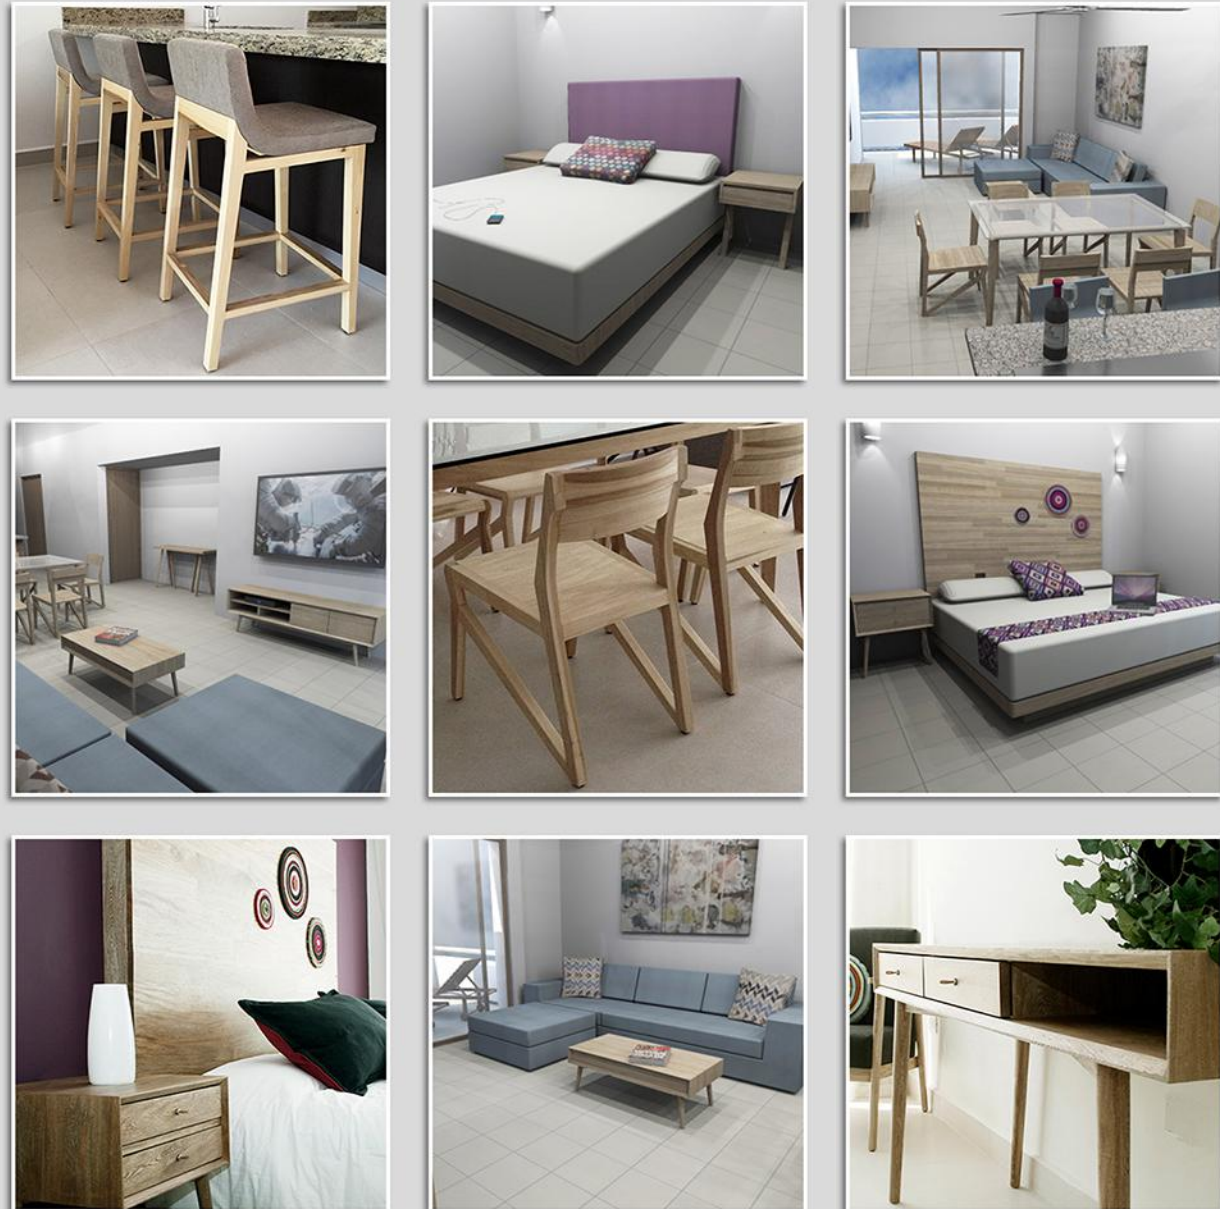

FURNITURE PACKAGE CONDO B

adrianabeja@prodigy.net.mx

Furniture package in ash wood and wenge finish.
(Mattress not included)

Now that you own a place in paradise, it's time to make it look awesome!

TAO searched for the best furniture for you, so each home reflects an inspired yet elegant design, which invokes a sense of harmony and connection to the environment.

imagen / image	cant. / qty.	codigo / code	descripción / description	material
	3	f1003	banco de cocina silvestre / counter stool	fresno / ash & tela a seleccionar / fabric to select
	6	f1202	silla zag / chair	fresno / ash
	1	f1307	mesa de comedor rectangular (6 personas) m3 / small dining table (6 seaters)	fresno/ash & vidrio templado / tempered glass
	1	f0342	sofá 4 plazas zen / 4 seaters sofa	tela a seleccionar / fabric to select
	1	f0608	mesa de centro leuk / coffee table	fresno / ash
	1	f0003	taburete rectangular zen / rectangular ottoman	tela a seleccionar / fabric to select
	1	f0805	mueble bajo leuk / lowboard	fresno / ash
	2	f2302	camastro con colchoneta g5 / sunbed with cushion	tzalam & tela a seleccionar / fabric to select
	1	f1405	consola p3 / console	fresno / ash
	1	f1551	cama king leuk / king size bed	fresno / ash & retazos de tela / fabric scraps
	2	f1909	buroe leuk / night stand	fresno / ash
	1	f1407	consola de tv corta leuk / short tv console	fresno / ash
	1	f1522	cama queen kan / queen size bed	fresno / ash & tela a seleccionar / fabric to select
	2	f1910	mesa de noche lala / night table	fresno / ash