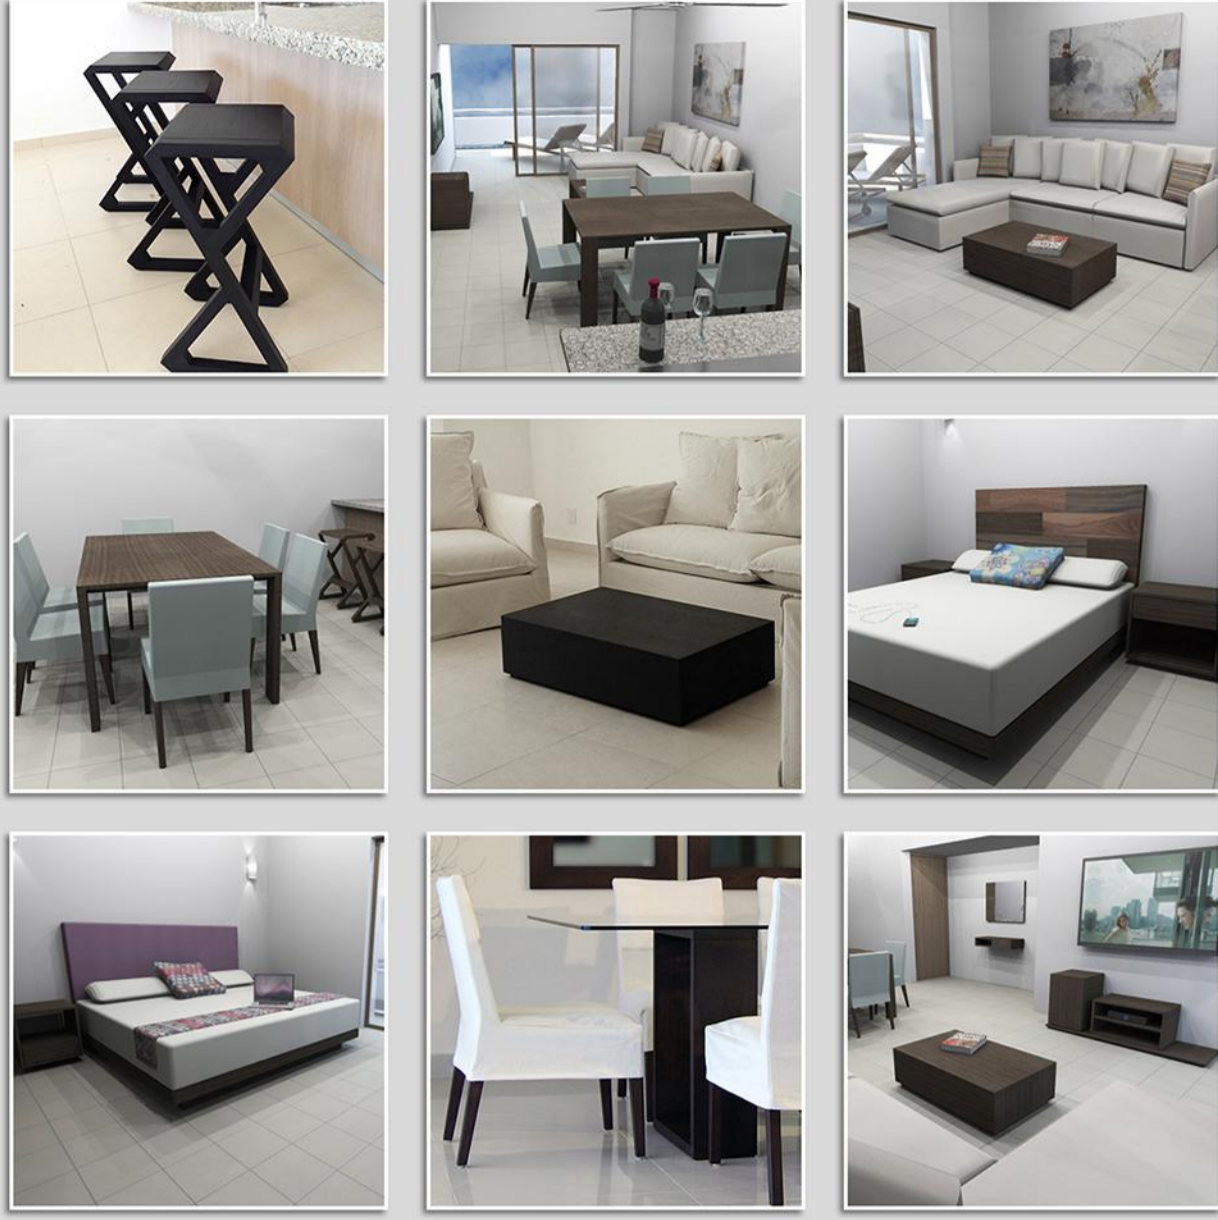

FURNITURE PACKAGE CONDO C

adrianabeja@prodigy.net.mx

Furniture package in ash wood and wenge finish.
(Mattress not included)

Now that you own a place in paradise, it's time to make it look awesome!

TAO searched for the best furniture for you, so each home reflects an inspired yet elegant design, which invokes a sense of harmony and connection to the environment.

imagen / image	cant. / qty.	codigo / code	descripción / description	material
	3	f1005	banco de cocina b11 / counter stool	fresno wenge ash
	6	f1201	silla rena / chair	fresno wenge ash & tela a seleccionar / fabric to select
	1	f1309	mesa de comedor rectangular (6 personas) f2 / rectangular dining table (6 seaters)	fresno wenge ash
	1	f0403-6d	sala escuadra 6 plazas desvestible oas / undress ab sofa 6 seaters	mezclilla prelavada rock / pre-washed denim
	1	f0605	mesa de centro rectangular r4 / rectangular coffee table	fresno wenge ash
	1	f0806	mueble bajo c5 / lowboard	fresno wenge ash
	2	f2302	camastro con colchoneta g5 / sunbed with cushion	tzalam & tela a seleccionar / fabric to select
	1	f3104	repisa de pared y espejo r2 / wall shelve & mirror	fresno wenge ash & espejo / mirror
	1	f1521	cama king kan / king size bed	fresno wenge ash & tela a seleccionar / fabric to select
	2	f1912	buroe corto ana 2 / short night stand	fresno wenge ash
	1	f1410	consola x2 / console	fresno wenge ash
	1	f1562	cama queen eco / queen size bed	maderas mixtas (recuperación de material) / mixed woods (recovery material)
	2	f1901	buroe ana / night stand	fresno wenge ash