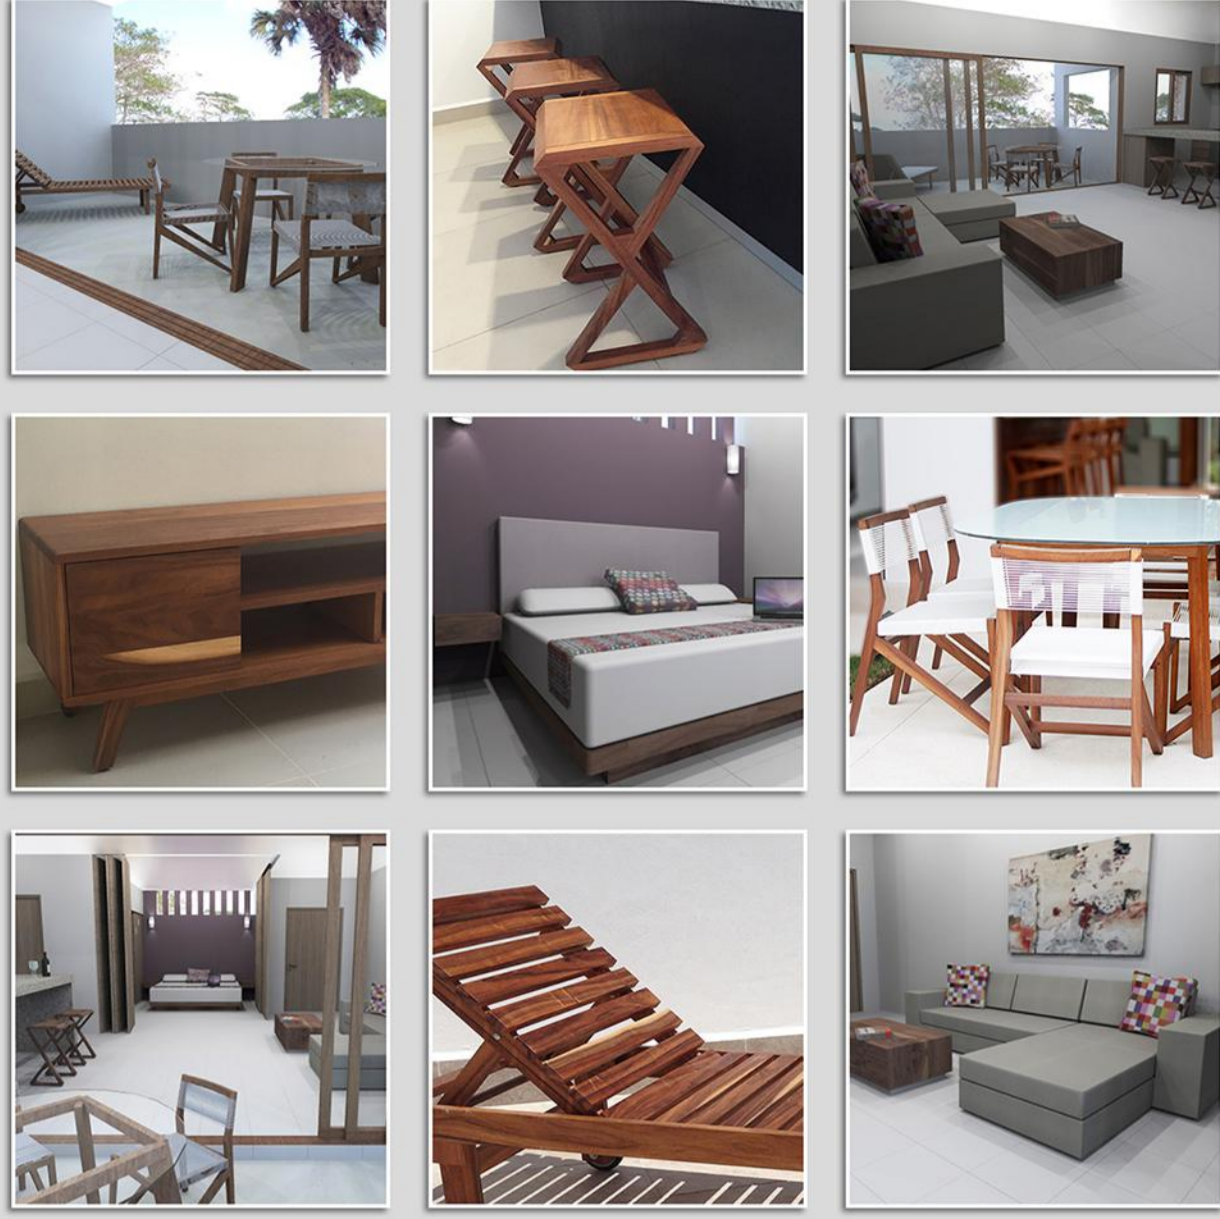

FURNITURE PACKAGE LOFT A1

(One floor)

adrianabeja@prodigy.net.mx

Furniture package in tzalam wood (Mattress not included)

Now that you own a place in paradise, it's time to make it look awesome!

TAO searched for the best furniture for you, so each home reflects an inspired yet elegant design, which invokes a sense of harmony and connection to the environment.

imagen / image	cant. / qty.	codigo / code	descripción / description	material
	1	f0504-6	sala escuadra 6 plazas mila / ab 6 seaters sofa	tela a seleccionar / fabric to select
	1	f0605	mesa de centro rectangular r4 / rectangular coffee table	tzalam
	2	f1005	banco de cocina b11 / counter stool	tzalam
	4	f2003	silla easy / chair	tzalam & polivinilo / polyvynyl
	1	f2004	mesa de comedor redonda easy / round dining table	tzalam & vidrio templado / tempered glass
	1	f2301	camastro g5 / sunbed	tzalam
	1	f1521	cama king kan / king size bed	tzalam & tela a seleccionar / fabric to select
	2	f1907	mesa de noche grande t2 / big box night table	tzalam

Optional accessories package.

imagen / image	cant. / qty.	descripción / description	imagen / image	cant. / qty.	descripción / description
	1	sábana king size / king sheet		1	sábana queen size / queen sheet
	2	almohada regular / standard pillow		2	almohada king / king pillow
	6	toalla grande / big towel		6	toalla pullman / pullman towel
	6	toalla facial / facial towel		4	toalla de alberca / pool towel
	12	vaso alto / tall glass		12	vaso chico / small glass
	6	copa de agua / water glass		6	copa vino blanco / white wine glass
	6	copa vino tinto / red wine glass		6	vaso tequero / tequila glass
	6	cubiertos para 6 personas / table setting for 6 people		6	vajilla para 6 personas / tableware for 6 people