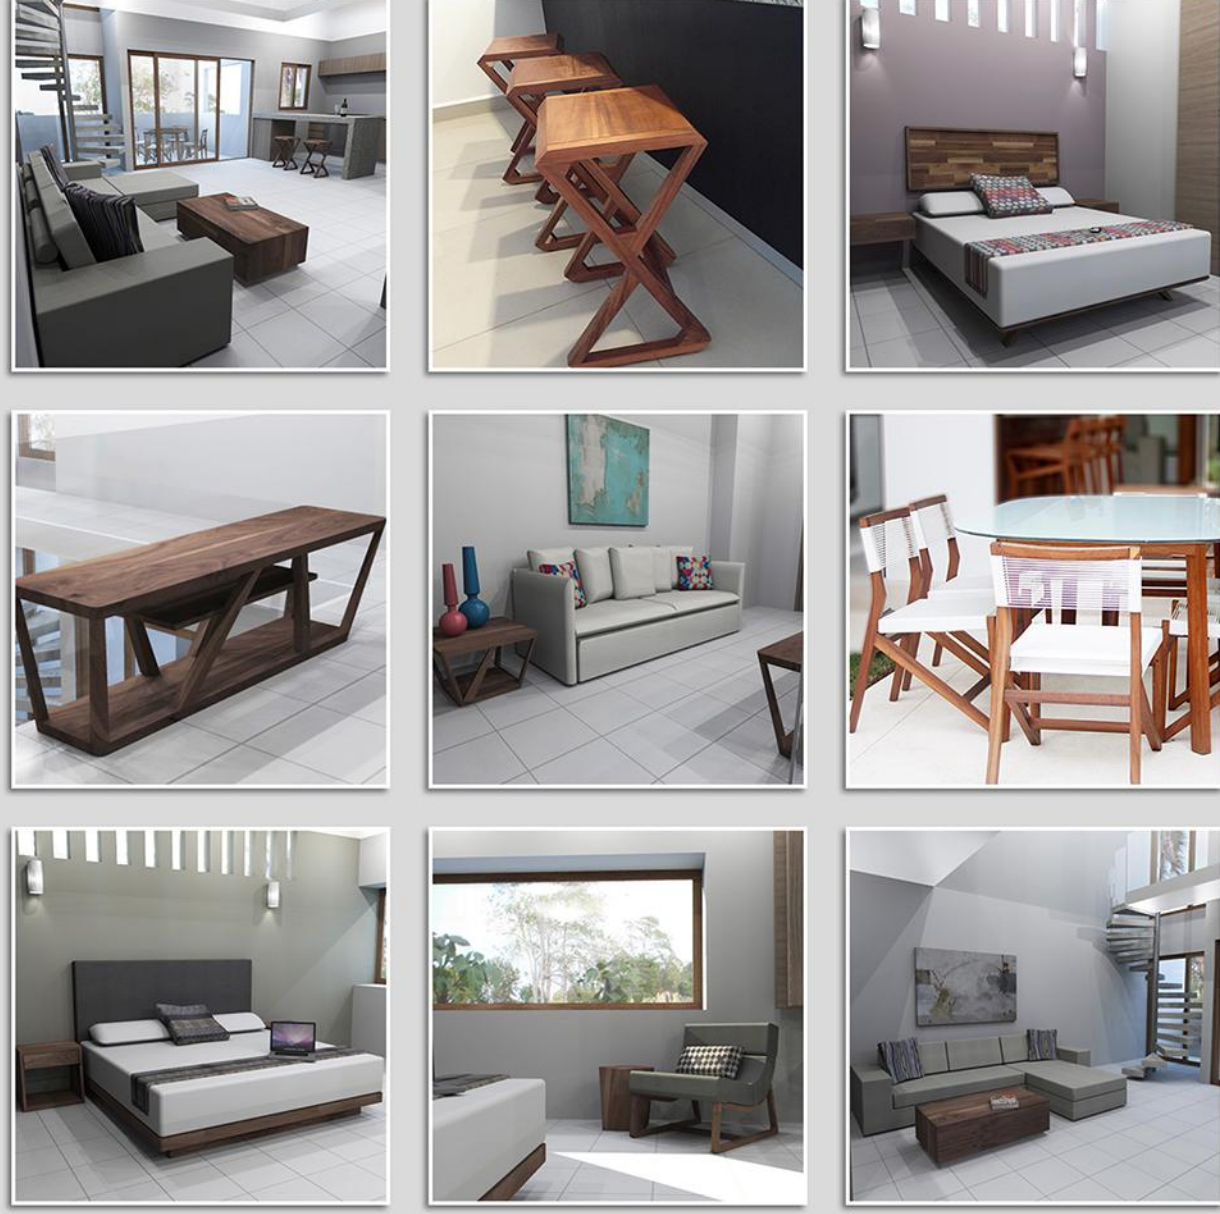

# FURNITURE PACKAGE LOFT B2

(Two floors)

adrianabeja@prodigy.net.mx

## Furniture package in tzalam wood

(Mattress not included)

Now that you own a place in paradise, it's time to make it look awesome!

TAO searched for the best furniture for you, so each home reflects an inspired yet elegant design, wich invokes a sense of harmony and connection to the environment.

imagen / image	cant. / qty.	codigo / code	descripción / description	material
	1	f0504-6	sala escuadra 6 plazas mila / ab 6 seaters sofa	tela a seleccionar / fabric to select
	1	f0605	mesa de centro rectangular r4 / rectangular coffee table	tzalam
	2	f1005	banco de cocina b11 / counter stool	tzalam
	4	f2003	silla easy / chair	tzalam & polivinilo / polyvynyl
	1	f2004	mesa de comedor redonda easy / round dining table	tzalam & vidrio templado / tempered glass
	1	f1612	cama queen mc / queen size bed	tzalam
	2	f1907	mesa de noche grande t2 / big box night table	tzalam
	1	f0203-d	sofa 2 plazas desvestible oas / undress love seat	mezclilla prelavada rock / pre-washed denim
	1	f0703	mesa lateral nest / end table	tzalam
	1	f0810	mueble bajo nest / lowboard	tzalam
	1	f1521	cama king kan / king size bed	tzalam & tela a seleccionar / fabric to select
	2	f1917	buroe ma / night stand	tzalam
	1	f0101	sillón silvestre / chair	tzalam & tela a seleccionar / fabric to select
	1	f0705	mesa lateral q4 / end table	tzalam