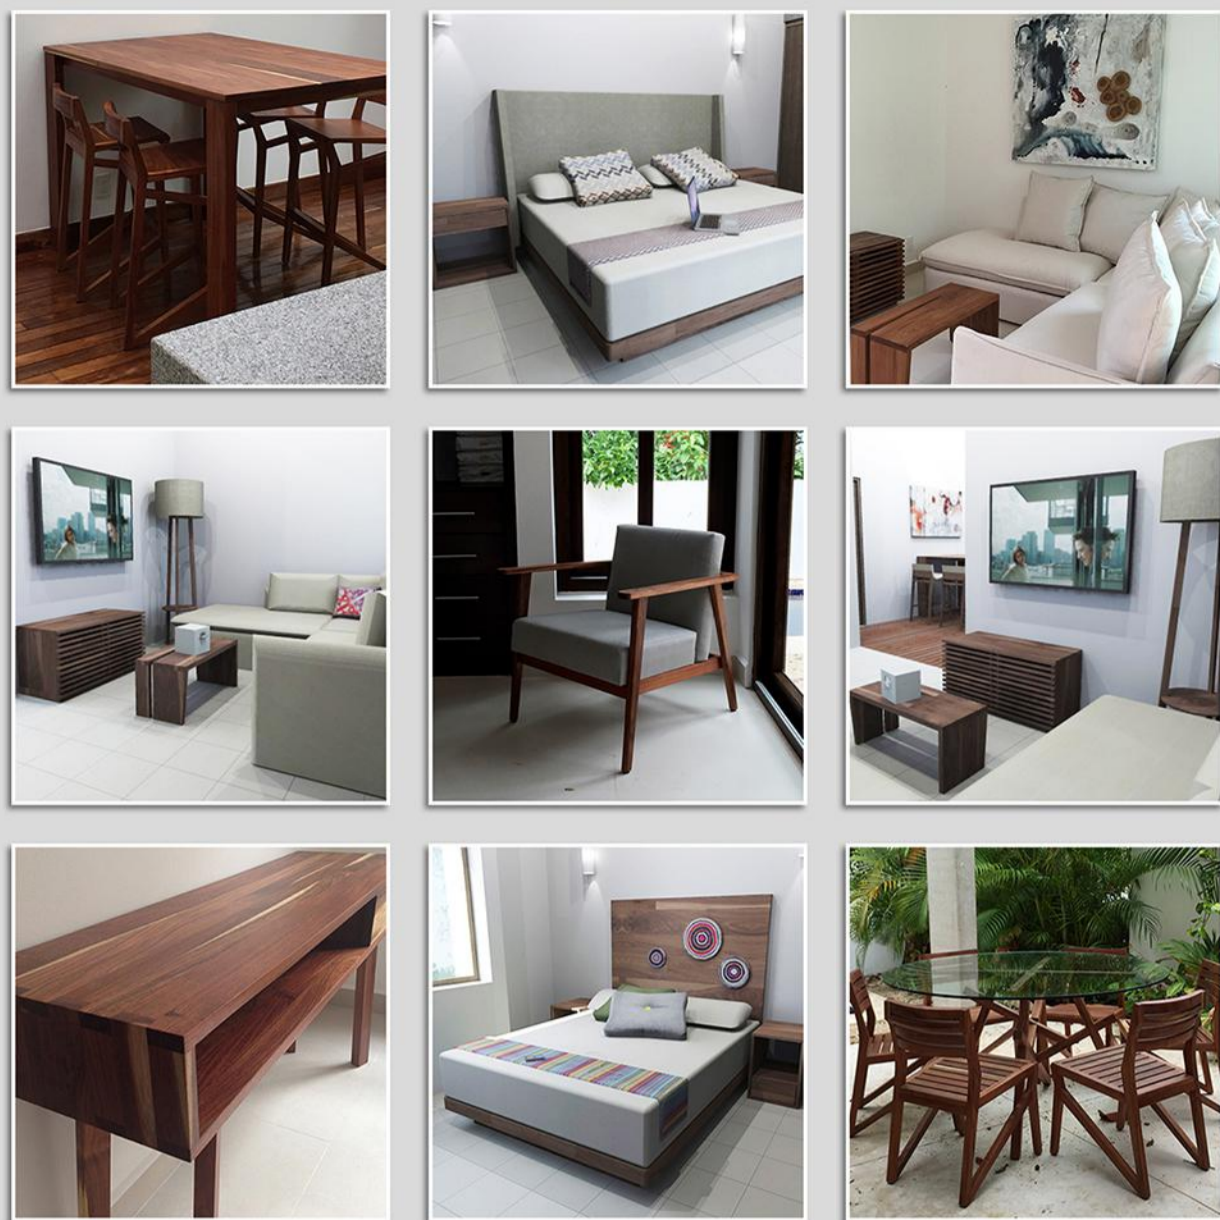

# FURNITURE PACKAGE TOWNHOME A

adrianabeja@prodigy.net.mx

**Furniture package in tzalam wood.**  
(Mattress not included)

Now that you own a place in paradise, it's time to make it look awesome!

TAO searched for the best furniture for you, so each home reflects an inspired yet elegant design, wich invokes a sense of harmony and connection to the environment.

imagen / image	cant. / qty.	codigo / code	descripción / description	material
	1	f0403-6	sala escuadra <b>oas</b> / ab sofa	tela a seleccionar / fabric to select
	1	f1208	mesa de centro <b>crac</b> / coffee table	tzalam
	1	f0803	mueble bajo <b>ana</b> / lowboard	tzalam
	1	f1301	mesa alta rectangular (4 personas) <b>flat</b> / rectangular high table (4 seater)	tzalam
	4	f1002	banco de bar <b>zig</b> / bar stool	tzalam
	1	f2113	mesa de comedor redonda (6 personas) <b>bob</b> / round dining table (6 seater)	tzalam & vidrio templado / tempered glass
	6	f1202	silla de exterior <b>zag</b> / outdoor chair	tzalam
	1	f1521 U	cama king <b>mar</b> / king size bed	tzalam & tela a seleccionar / fabric to select
	2	f1912	buroe <b>ma</b> / night stand	tzalam
	1	f0105	sillón <b>lor</b> / arm chair	tzalam & tela a seleccionar / fabric to select
	1	f1551	cama queen <b>leuk</b> / queen size bed	tzalam & arte en retazos de tela / fabric scraps art
	2	f1916	buroe <b>tin</b> / night stand	tzalam
	1	f1403	consola de tv <b>kong</b> / tv sideboard	tzalam