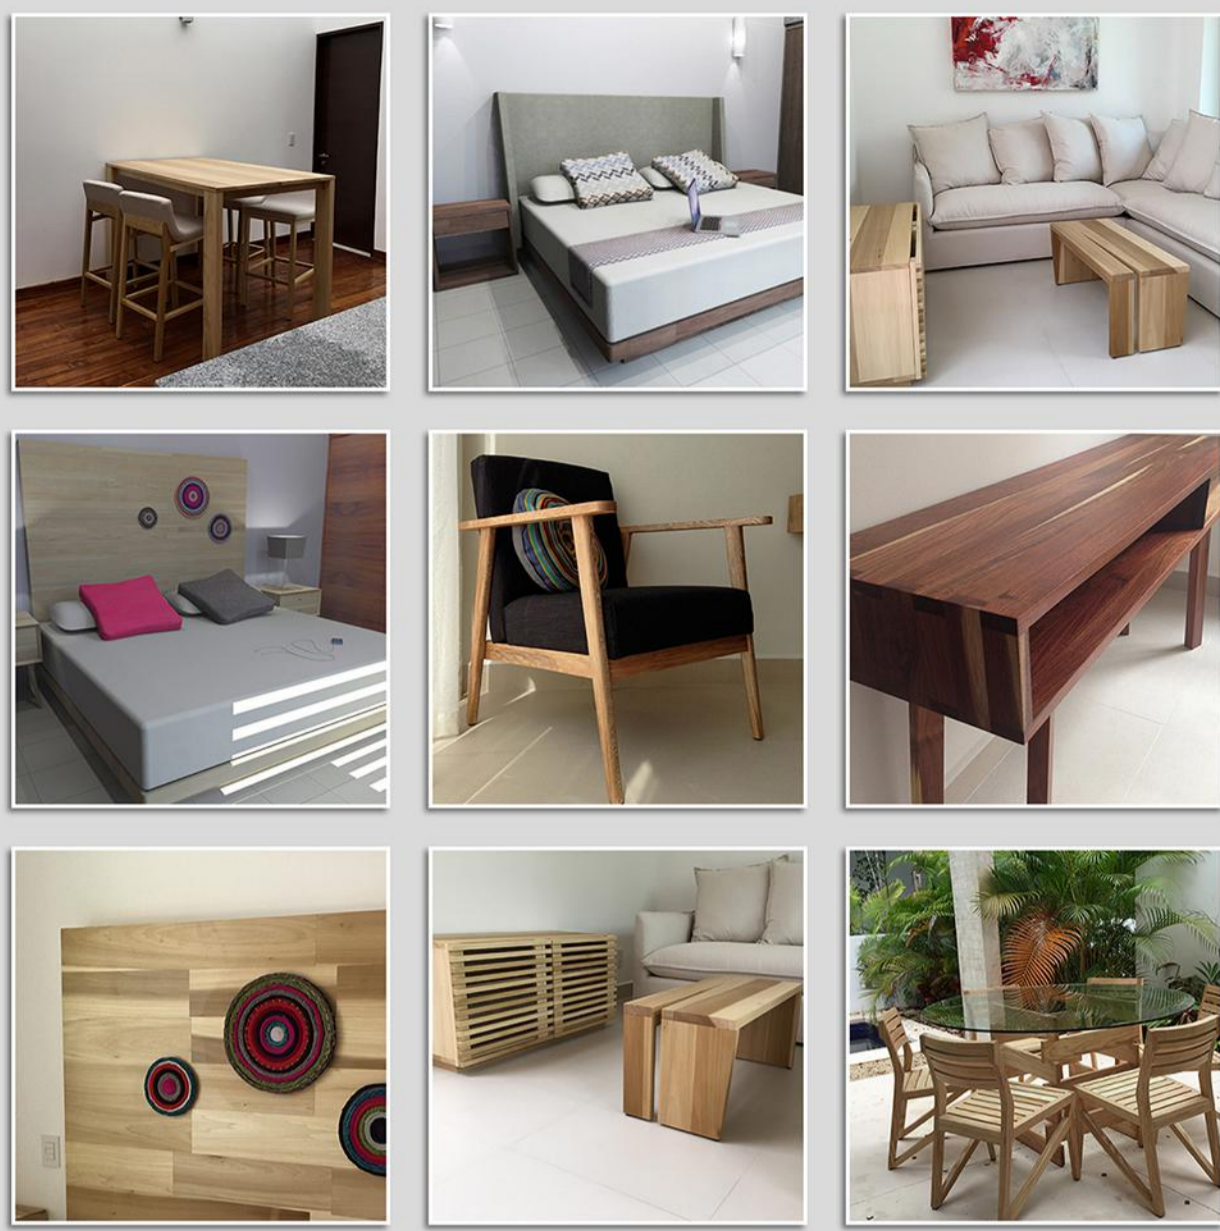

# FURNITURE PACKAGE TOWNHOME B

adrianabeja@prodigy.net.mx

Furniture package in tzalam wood.  
(Mattress not included)

Now that you own a place in paradise, it's time to make it look awesome!

TAO searched for the best furniture for you, so each home reflects an inspired yet elegant design, wich invokes a sense of harmony and connection to the environment.

imagen / image	cant. / qty.	codigo / code	descripción / description	material
	1	f0403-6	sala escuadra oas / ab sofa	tela a seleccionar / fabric to select
	1	f1208	mesa de centro crac / coffee table	fresno / ash
	1	f0803	mueble bajo ana / lowboard	fresno / ash
	1	f1301	mesa alta rectangular (4 personas) flat / rectangular high table (4 seater)	fresno / ash
	4	f1004	banco de bar silvestre / bar stool	fresno / ash & tela a seleccionar / fabric to select
	1	f1305	mesa de comedor redonda (6 personas) x4 / round dining table (6 seater)	fresno / ash & vidrio templado / tempered glass
	6	f1202	silla de exterior zag / outdoor chair	fresno / ash
	1	f1521 U	cama king mar / king size bed	fresno / ash & tela a seleccionar / fabric to select
	2	f1912	buroe ma / night stand	fresno / ash
	1	f0105	sillón lor / arm chair	fresno / ash & tela a seleccionar / fabric to select
	1	f1551	cama queen leuk / queen size bed	fresno / ash & retazos de tela / fabric scraps
	2	f1916	buroe tin / night stand	fresno / ash
	1	f1403	consola de tv kong / tv sideboard	fresno / ash