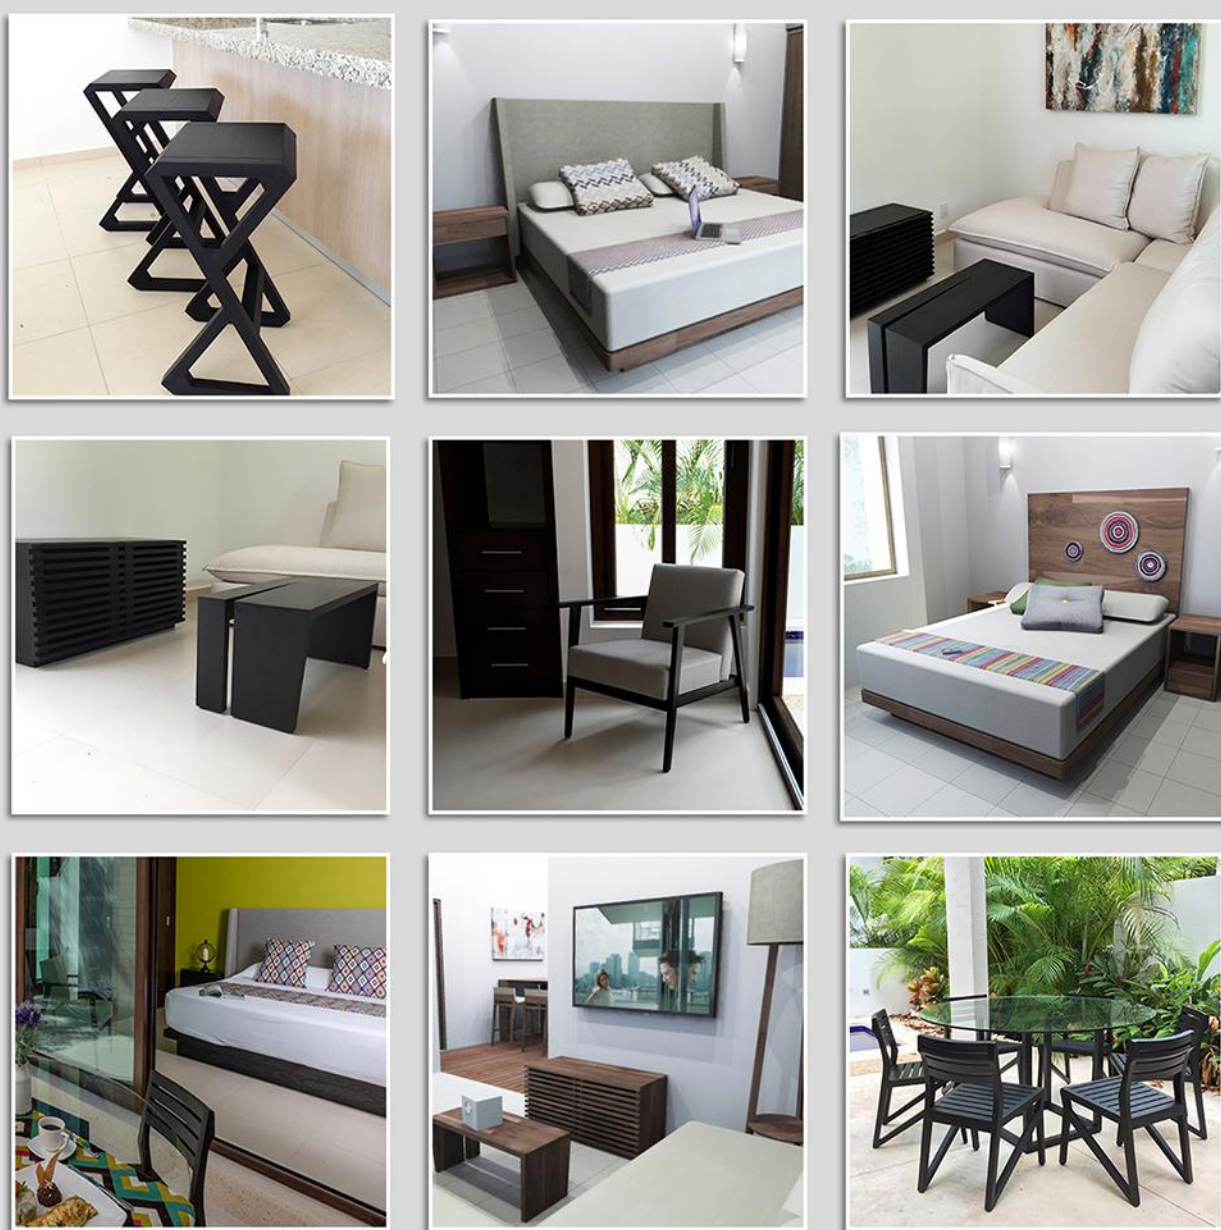

FURNITURE PACKAGE TOWNHOME C

adrianabeja@prodigy.net.mx

Furniture package in hash wood.
(Mattress not included)

Now that you own a place in paradise, it's time to make it look awesome!

TAO searched for the best furniture for you, so each home reflects an inspired yet elegant design, wich invokes a sense of harmony and connection to the environment.

imagen / image	cant. / qty.	codigo / code	descripción / description	material
	1	f0403-6	sala escuadra oas / ab sofa	tela a seleccionar / fabric to select
	1	f1208	mesa de centro crac / coffee table	fresno wenge ash
	1	f0803	mueble bajo ana / lowboard	fresno wenge ash
	1	f1301	mesa alta rectangular (4 personas) flat / rectangular high table (4 seater)	fresno wenge ash
	4	f1006	banco de bar b11 / bar stool	fresno wenge ash
	1	f1304	mesa de comedor cuadrada (8 personas) nest 2 / square dining table (8 seater)	fresno wenge ash & vidrio templado / tempered glass
	6	f1202	silla de exterior zag / outdoor chair	fresno wenge ash
	1	f1521 U	cama king mar / king size bed	fresno wenge ash & tela a seleccionar / fabric to select
	2	f1912	buroe ma / night stand	fresno wenge ash
	1	f0105	sillón lor / arm chair	fresno wenge ash & tela a seleccionar / fabric to select
	1	f1551	cama queen leuk / queen size bed	fresno wenge ash & arte en retazos de tela / fabric scraps art
	2	f1916	buroe tin / night stand	fresno wenge ash
	1	f1403	consola de tv kong / tv sideboard	fresno wenge ash